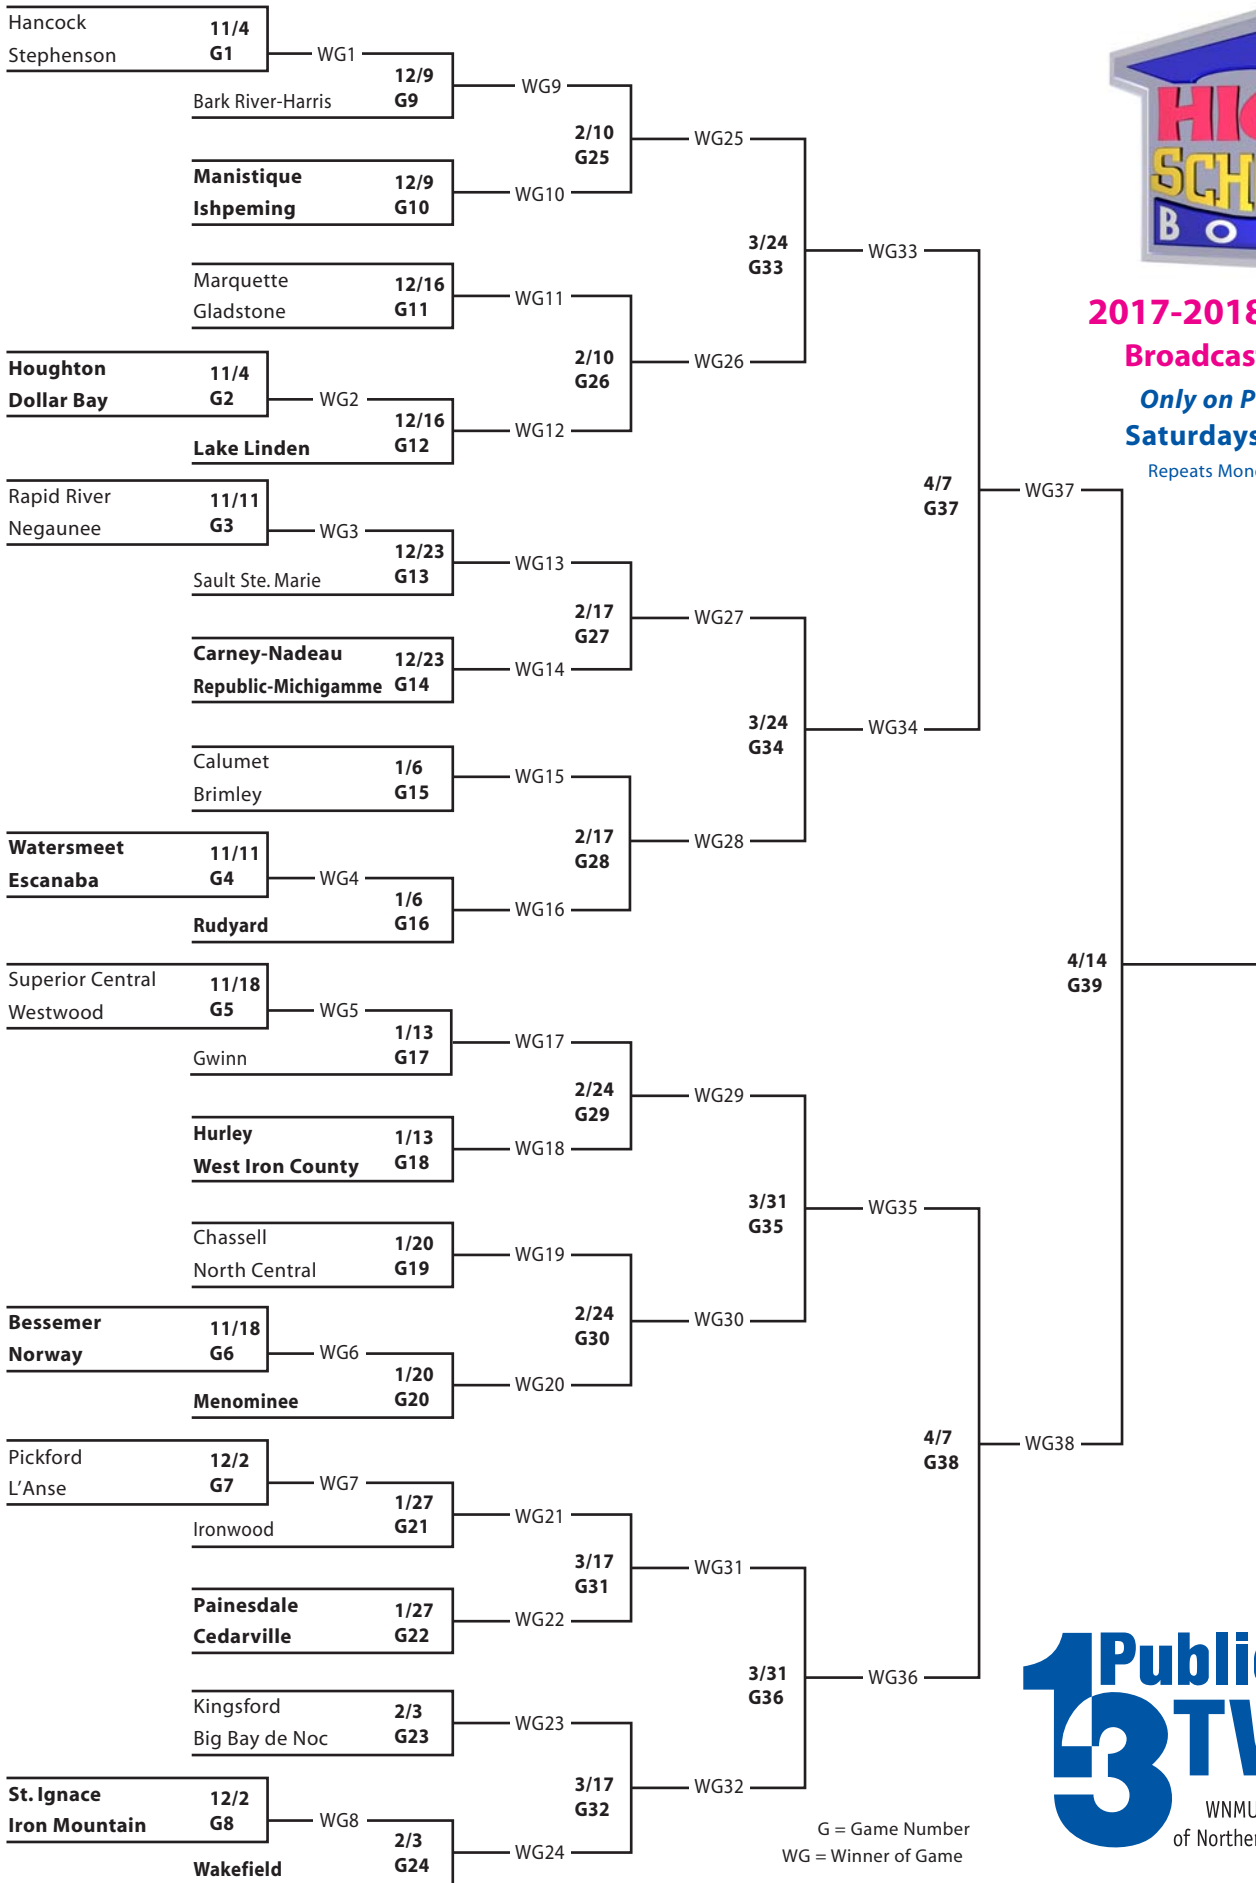

**2017-2018 Season 40  
Broadcast Schedule**  
Only on **Public TV 13**  
**Saturdays at 8 pm ET**  
Repeats Mondays at Noon ET

G = Game Number  
WG = Winner of Game

WNMU-TV is a public service of Northern Michigan University